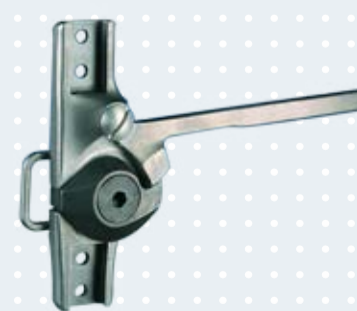

4 in 1 Option Ring Lock Knee Joint

17KL40

Ring Lock Knee Joints

17K29/17K42

17B42/17B20/17B21

17KL20

Covered Swiss Lock Knee Joint

17B23/17B23K/
17B45/17B92

17B91/17B33

17B97

Swiss Lock Knee Joint

17K34

17B44

Wedge Lock Knee Joints

17B105/17B106

17B95/17B96

17LK3
Unilateral Knee Joint

For 17B105 / 17B106 , 17B95 / 17B96, 17LK3 & 17B97

21A18=2 Perlon Cable,
Ø 2 x 800 mm, 2 pieces/
21A18=3 Perlon Cable (guide aid),
Ø 3 x 500 mm, 1 piece

21A12 Threaded
Sleeve, 2 pieces